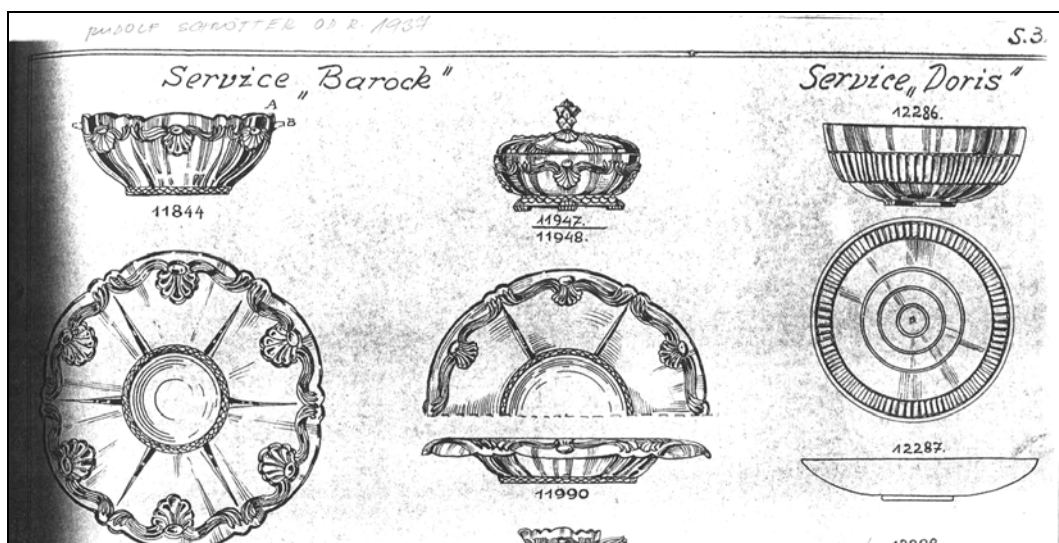

Abb. 2006-4-04/011
MB Inwald 1940, Tafel 3???, Service „Barock“ und „Doris“, nach Pánková „Entwurf Rudolf Schrötter, nach 1937“
Glassammlung Regionální muzeum v Teplicích

Siehe auch:

PK 2006-4 Anhang 04, SG, Regionální muzeum v Teplicích, MB Pressglas Inwald 1939/1940